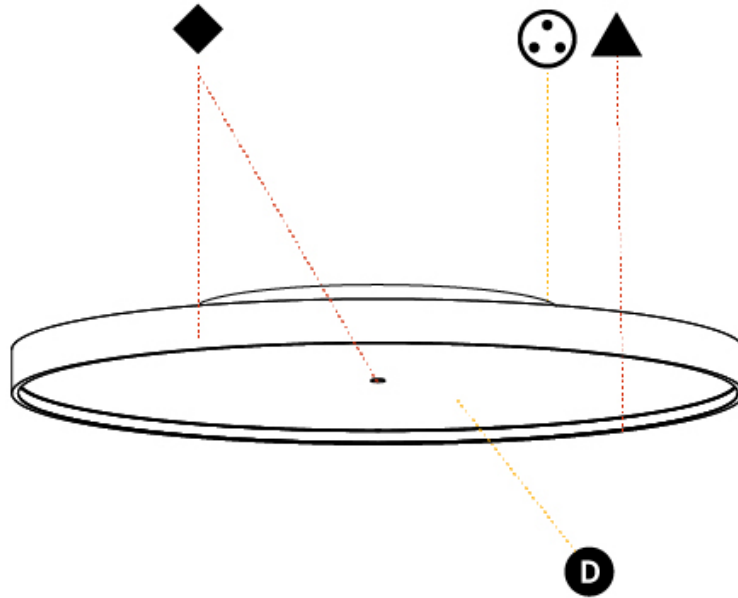

A3D088-

PROJECT

TYPE

SPECIFIER

QUANTITY

DATE