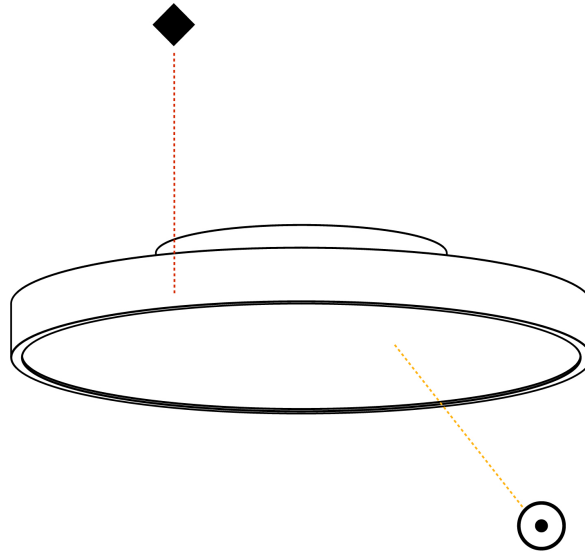

A3D086-

PROJECT

TYPE

SPECIFIER

QUANTITY

DATE