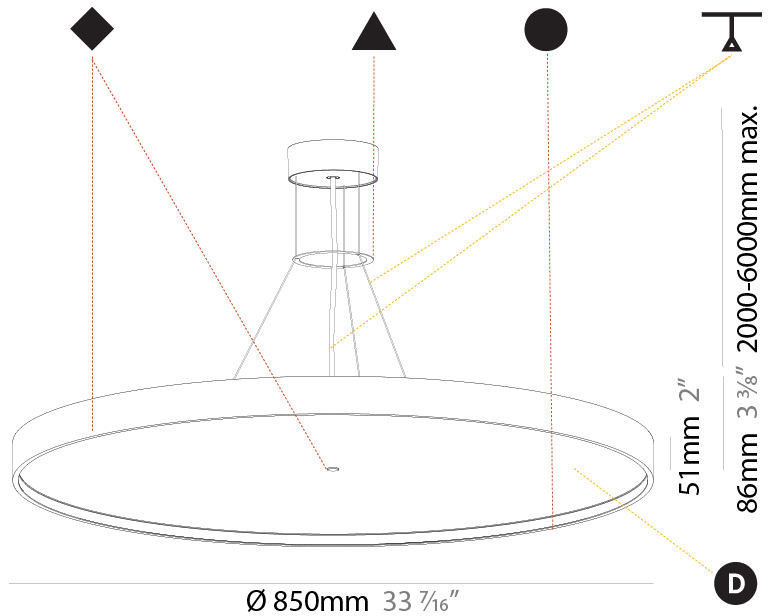

OPTICAL

RATINGS AND CERTIFICATIONS

Certified By: Certified for North American Standards
IP rating: IP20