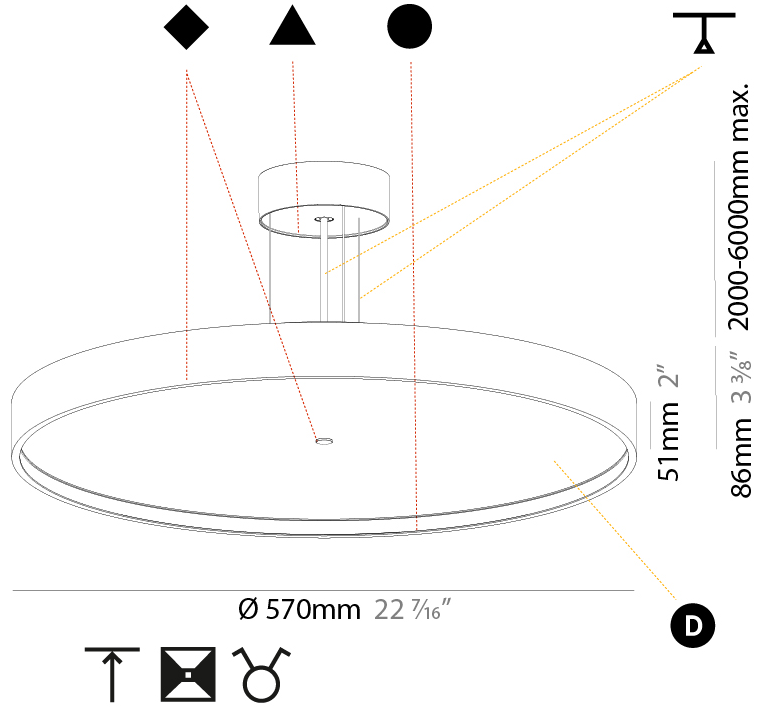

GENERAL

Series: Sign Diva
Subseries: Sign Diva Korona
Brand: Prolicht
Division: Architectural
Mounting Type: Suspension
Mounting Location: Ceiling
Subcategory: Pendant

PHYSICAL

Shape: Round
Diameter (mm): 570
Diameter (in): 22 7/16
Height (mm): 86
Height (in): 3 3/8
Light Distribution: Direct / Indirect
Weight (kg): 8.812
Weight (lbs): 19.43
Diffuser: PMMA - Opal / Micro-Prism / Sparkling Secret / Vintage Industrial
Fixture Finish: SSR / BKV / CWI / CRY / HAB / UFT / ITA / RUA / FTG / MYG / LOD / PUS / FRO / FUP / KIA / POP / BLS / SPG / MEY / GOH / GUM / CHC / COM / ABZ / JAG / OBR / MOS / ROR
Fixture Material: Extruded Aluminum / Steel
Cable Details: 2,000mm/78 3/4" or 6,000mm/236 1/4" Transparent Cable

ELECTRICAL

Lamp Type: LED (Zhaga Standard)
Input Wattage (W): 67
Total Output Wattage (W): 60.9
Dimming: Tri-Mode (Non-Dimming and Phase Dimming (120Vac only) and 0-10V Dimming)
Driver Included: Yes
Driver Location: Integrated
Driver Type: Constant Current - Universal
Driver Class: Class 2
Input Voltage (V): 120 - 277
Constant Current (MA): 350

LED

Color Temperature (°K): 2700 / 3000 / 3500 / 4000
Max. Delivered Lumen (lm): 6632 / 6728 / 6812 / 6951
Nominal Lumen (lm): 9097 / 9229 / 9344 / 9535
CRI: >90 CRI
Lamp Life (hrs): 50000

OPTICAL

RATINGS AND CERTIFICATIONS

Certified By: Certified for North American Standards
IP rating: IP20