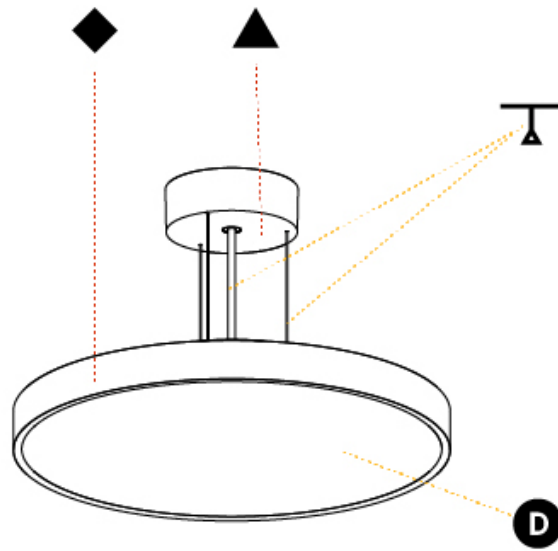

SIGN DIVA KORONA SUSPENSION

A300012-

PROJECT

TYPE

SPECIFIER

QUANTITY

DATE

A