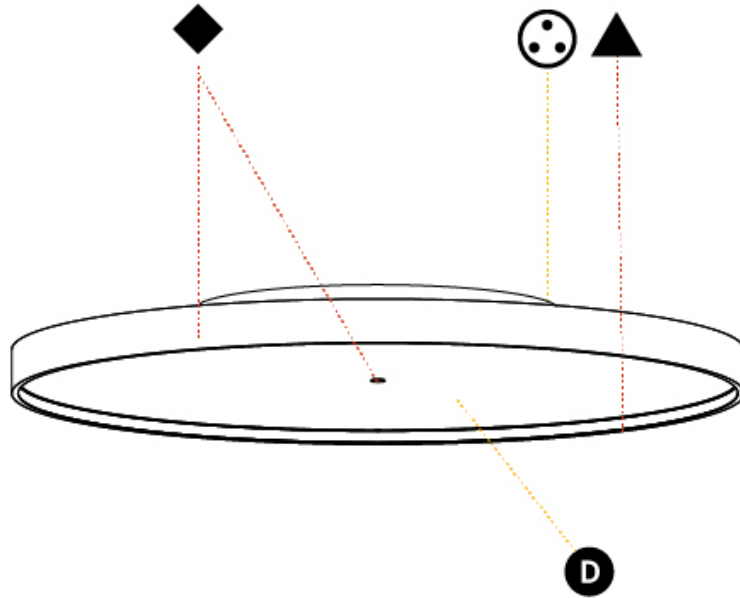

SIGN DIVA KORONA SURFACE

A3D098-

PROJECT	_____
TYPE	_____
SPECIFIER	_____
QUANTITY	_____
DATE	_____