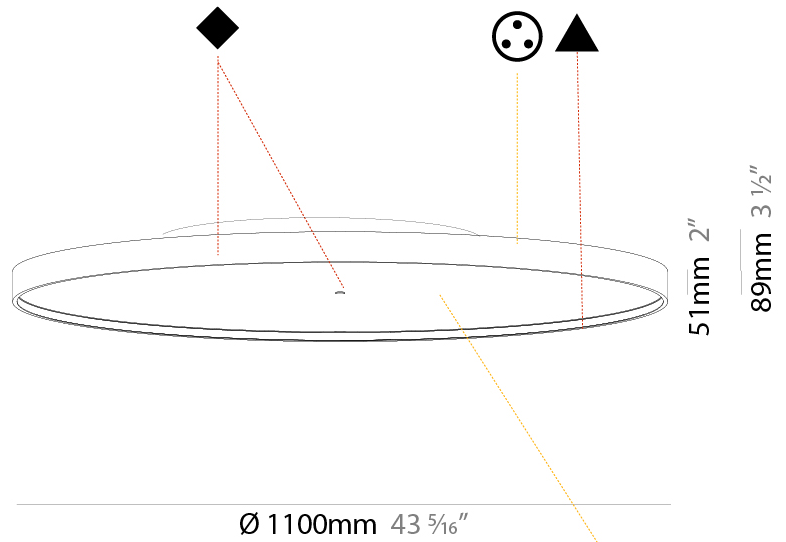

GENERAL

Series: Sign Diva
Subseries: Sign Diva Korona
Brand: Prolicht
Division: Architectural
Mounting Type: Surface
Mounting Location: Ceiling
Subcategory: Ambient

PHYSICAL

Shape: Round
Diameter (mm): 1100
Diameter (in): 43 ⁵/₁₆
Height (mm): 89
Height (in): 3 ¹/₂
Light Distribution: Direct / Indirect
Weight (kg): 18.901
Weight (lbs): 41.67
Diffuser: Direct - PMMA - Opal/Micro-Prism/Sparkling Secret/Vintage Industrial / Indirect - White/Yellow/Orange/Red/Blue/Green
Fixture Finish: SSR / BKV / CWI / CRY / HAB / UFT / ITA / RUA / FTG / MYG / LOD / PUS / FRO / FUP / KIA / POP / BLS / SPG / MEY / GOH / GUM / CHC / COM / ABZ / JAG / OBR / MOS / ROR
Fixture Material: Extruded Aluminum / Steel

ELECTRICAL

Lamp Type: LED (Zhaga Standard)
Input Wattage (W): 169.4
Total Output Wattage (W): 134
Dimming: Tri-Mode (Non-Dimming and Phase Dimming (120Vac only) and 0-10V Dimming)
Driver Included: Yes
Driver Location: Integrated
Driver Type: Constant Current - Universal
Driver Class: Class 2
Input Voltage (V): 120 - 277
Constant Current (MA): 600

LED

Color Temperature (°K): 3000 / 3500 / 4000
Max. Delivered Lumen (lm): 19520 / 19933 / 20340
CRI: >90 CRI
Lamp Life (hrs): 50000

OPTICAL

RATINGS AND CERTIFICATIONS

Certified By: Certified for North American Standards
IP rating: IP20

PROJECT
TYPE
SPECIFIER
QUANTITY
DATE