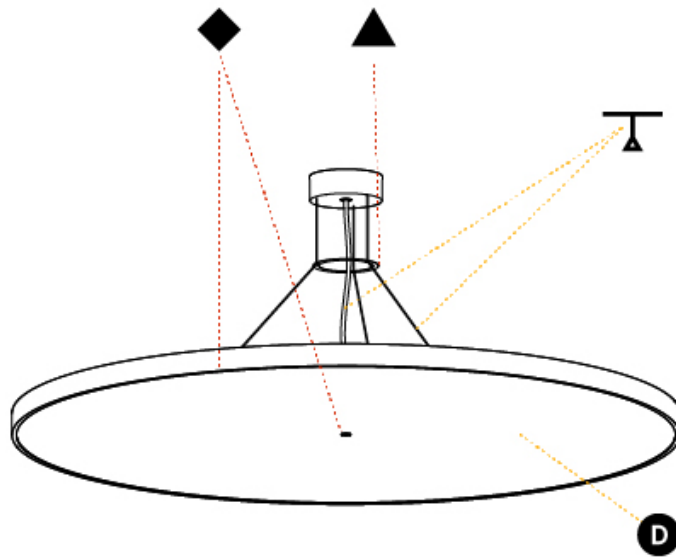

SIGN DIVA SUSPENSION

A300009-

PROJECT	_____
TYPE	_____
SPECIFIER	_____
QUANTITY	_____
DATE	_____