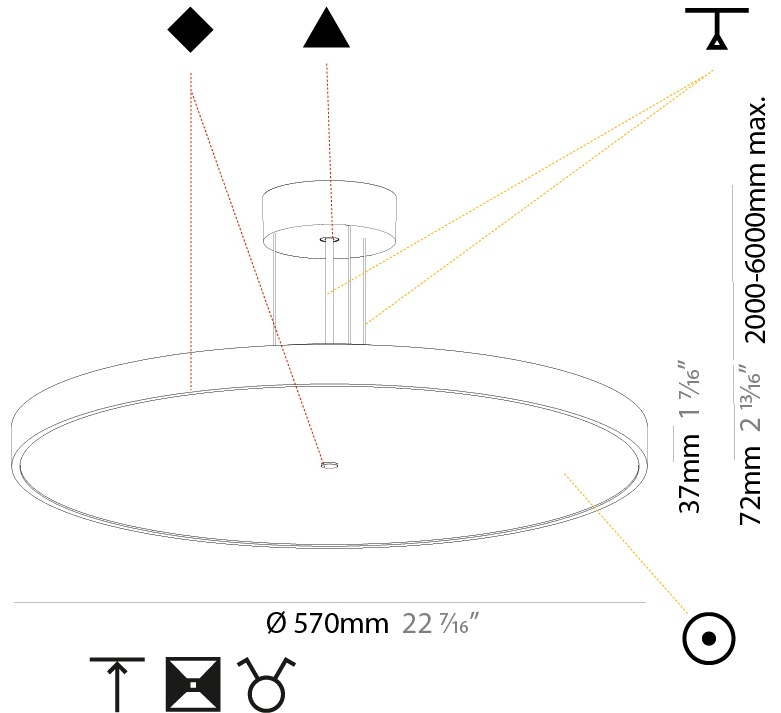

GENERAL

Series: Sign Diva
Subseries: Sign Diva
Brand: Prolicht
Division: Architectural
Mounting Type: Suspension
Mounting Location: Ceiling
Subcategory: Pendant

PHYSICAL

Shape: Round
Diameter (mm): 570
Diameter (in): 22 7/16
Height (mm): 72
Height (in): 2 13/16
Max. Overall Height (mm): 6072
Max. Overall Height (in): 239 7/16
Light Distribution: Direct / Indirect
Weight (kg): 8.548
Weight (lbs): 18.85
Diffuser: PMMA - Opal / Micro-Prism / Sparkling Secret / Vintage Industrial with Shine Ring
Fixture Finish: SSR / BKV / CWI / CRY / HAB / UFT / ITA / RUA / FTG / MYG / LOD / PUS / FRO / FUP / KIA / POP / BLS / SPG / MEY / GOH / GUM / CHC / COM / ABZ / JAG / OBR / MOS / ROR
Fixture Material: Extruded Aluminum / Steel
Cable Details: 2000mm or 6000mm Transparent Cable

ELECTRICAL

Lamp Type: LED (Zhaga Standard)
Input Wattage (W): 80.3
Total Output Wattage (W): 53 / 18
Dimming: Tri-Mode (Non-Dimming and Phase Dimming (120Vac only) and 0-10V Dimming)
Driver Included: Yes
Driver Location: Integrated
Driver Type: Constant Current - Universal
Driver Class: Class 2
Input Voltage (V): 120 - 277
Constant Current (MA): 350

LED

Color Temperature (°K): 2700 / 3000 / 3500 / 4000
Max. Delivered Lumen (lm): 6110 / 7650 / 7801 / 7960
CRI: >90 CRI
Lamp Life (hrs): 50000

OPTICAL

RATINGS AND CERTIFICATIONS

Certified By: Certified for North American Standards
IP rating: IP20

A