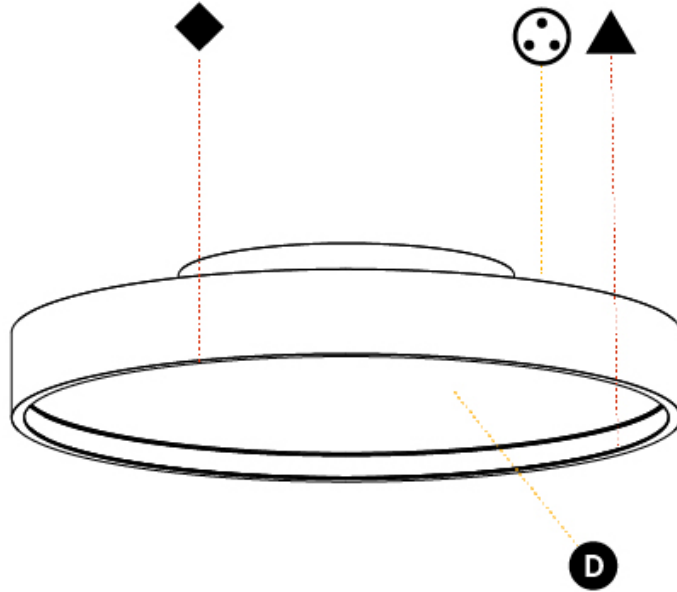

SIGN DIVA KORONA SURFACE

A3D096-

PROJECT
TYPE
SPECIFIER
QUANTITY
DATE