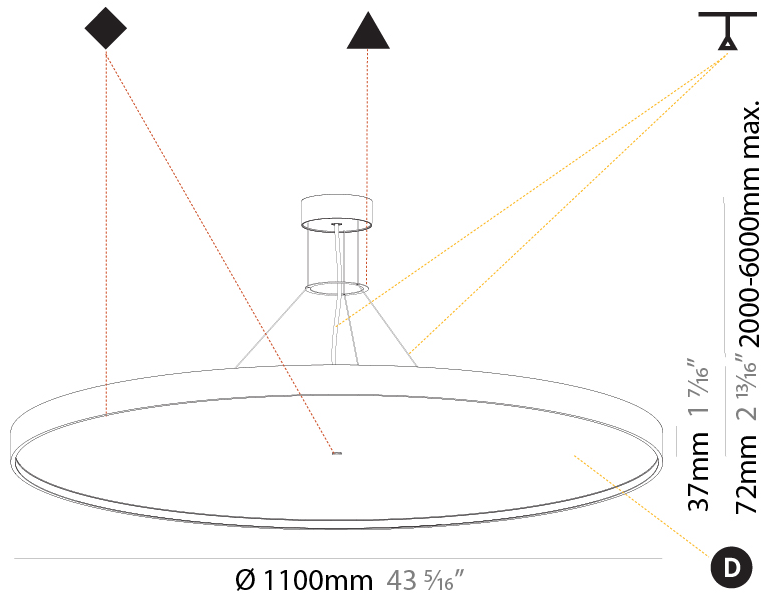

GENERAL

Series: Sign Diva
Subseries: Sign Diva
Brand: Prolicht
Division: Architectural
Mounting Type: Suspension
Mounting Location: Ceiling
Subcategory: Pendant

PHYSICAL

Shape: Round
Diameter (mm): 1100
Diameter (in): 43 ⁵/₁₆"
Height (mm): 72
Height (in): 2 ¹³/₁₆"
Light Distribution: Direct / Indirect
Weight (kg): 20.78
Weight (lbs): 45.81
Diffuser: PMMA - Opal / Micro-Prism / Sparkling Secret / Vintage Industrial
Fixture Finish: SSR / BKV / CWI / CRY / HAB / UFT / ITA / RUA / FTG / MYG / LOD / PUS / FRO / FUP / KIA / POP / BLS / SPG / MEY / GOH / GUM / CHC / COM / ABZ / JAG / OBR / MOS / ROR
Fixture Material: Extruded Aluminum / Steel
Cable Details: 2,000mm/78 3/4" or 6,000mm/236 1/4" Transparent Cable

ELECTRICAL

Lamp Type: LED (Zhaga Standard)
Input Wattage (W): 169.4 / 28.6
Total Output Wattage (W): 135 / 24
Dimming: Tri-Mode (Non-Dimming and Phase Dimming (120Vac only) and 0-10V Dimming)
Driver Included: Yes
Driver Location: Integrated
Driver Type: Constant Current - Universal
Driver Class: Class 2
Input Voltage (V): 120 - 277
Constant Current (MA): 600 / 350

LED

Color Temperature (*K): 2700 / 3000 / 3500 / 4000
Max. Delivered Lumen (lm): 20030 / 20610 / 21050 / 21480
CRI: >90 CRI
Lamp Life (hrs): 50000

OPTICAL

RATINGS AND CERTIFICATIONS

Certified By: Certified for North American Standards
IP rating: IP20