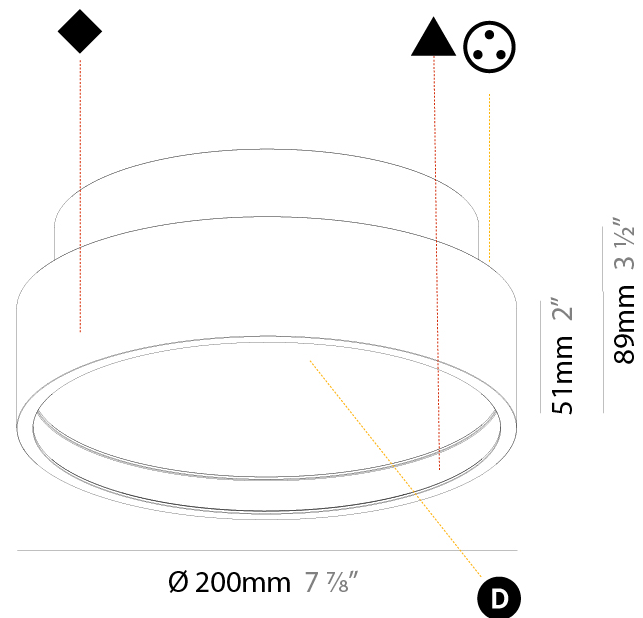

GENERAL

Series: Sign Diva
Subseries: Sign Diva Korona
Brand: Prolicht
Division: Architectural
Mounting Type: Surface
Mounting Location: Ceiling
Subcategory: Ambient

PHYSICAL

Shape: Round
Diameter (mm): 200
Diameter (in): 7 7/8
Height (mm): 89
Height (in): 3 1/2
Light Distribution: Direct / Indirect
Weight (kg): 1.261
Weight (lbs): 2.78
Diffuser: [Direct - PMMA - Opal/Micro-Prism/Sparkling Secret/Vintage Industrial / Indirect - White/Yellow/Orange/Red/Blue/Green](#)
Fixture Finish: [SSR / BKV / CWI / CRY / HAB / UFT / ITA / RUA / FTG / MYG / LOD / PUS / FRO / FUP / KIA / POP / BLS / SPG / MEY / GOH / GUM / CHC / COM / ABZ / JAG / OBR / MOS / ROR](#)
Fixture Material: Extruded Aluminum / Steel

ELECTRICAL

Lamp Type: LED (Zhaga Standard)
Input Wattage (W): 12.1
Total Output Wattage (W): 11
Dimming: [Tri-Mode (Non-Dimming and Phase Dimming (120Vac only) and 0-10V Dimming)](#)
Driver Included: Yes
Driver Location: Integrated
Driver Type: Constant Current - Universal
Driver Class: Class 2
Input Voltage (V): 120 - 277
Constant Current (MA): 350

LED

Color Temperature (°K): [3000 / 3500 / 4000](#)
Max. Delivered Lumen (lm): [1100 / 1117 / 1140](#)
CRI: >90 CRI
Lamp Life (hrs): 50000

OPTICAL

RATINGS AND CERTIFICATIONS

Certified By: Certified for North American Standards
IP rating: IP20

PROJECT
TYPE
SPECIFIER
QUANTITY
DATE