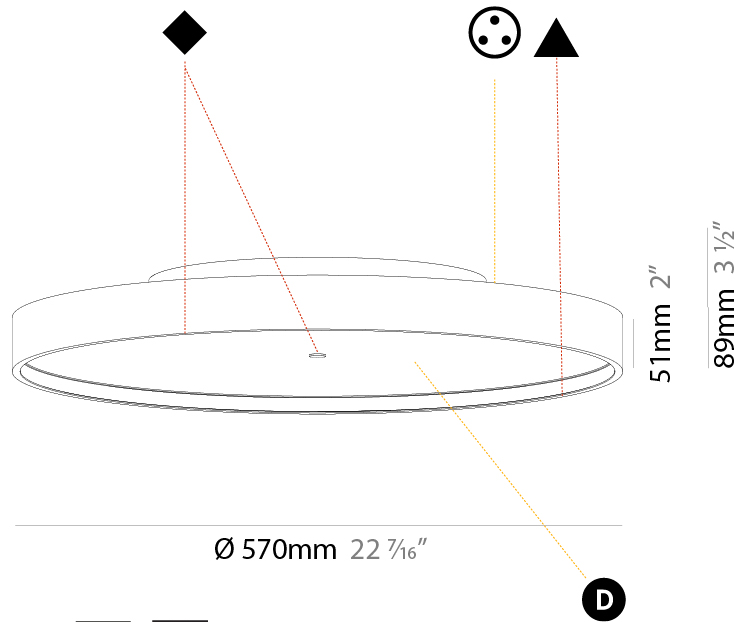

GENERAL

Series: Sign Diva
Subseries: Sign Diva Korona
Brand: Prolicht
Division: Architectural
Mounting Type: Surface
Mounting Location: Ceiling
Subcategory: Ambient

PHYSICAL

Shape: Round
Diameter (mm): 570
Diameter (in): 22 7/16
Height (mm): 89
Height (in): 3 1/2
Light Distribution: Direct / Indirect
Weight (kg): 7.4
Weight (lbs): 16.314
Diffuser: Direct - PMMA - Opal/Micro-Prism/Sparkling Secret/Vintage Industrial / Indirect - White/Yellow/Orange/Red/Blue/Green
Fixture Finish: SSR / BKV / CWI / CRY / HAB / UFT / ITA / RUA / FTG / MYG / LOD / PUS / FRO / FUP / KIA / POP / BLS / SPG / MEY / GOH / GUM / CHC / COM / ABZ / JAG / OBR / MOS / ROR
Fixture Material: Extruded Aluminum / Steel

ELECTRICAL

Lamp Type: LED (Zhaga Standard)
Input Wattage (W): 58.3
Total Output Wattage (W): 53
Dimming: Tri-Mode (Non-Dimming and Phase Dimming (120Vac only) and 0-10V Dimming)
Driver Included: Yes
Driver Location: Integrated
Driver Type: Constant Current - Universal
Driver Class: Class 2
Input Voltage (V): 120 - 277
Constant Current (MA): 350

LED

Color Temperature (°K): 3000 / 3500 / 4000
Max. Delivered Lumen (lm): 6170 / 6292 / 6420
CRI: >90 CRI
Lamp Life (hrs): 50000

OPTICAL

RATINGS AND CERTIFICATIONS

Certified By: Certified for North American Standards
IP rating: IP20

A

D