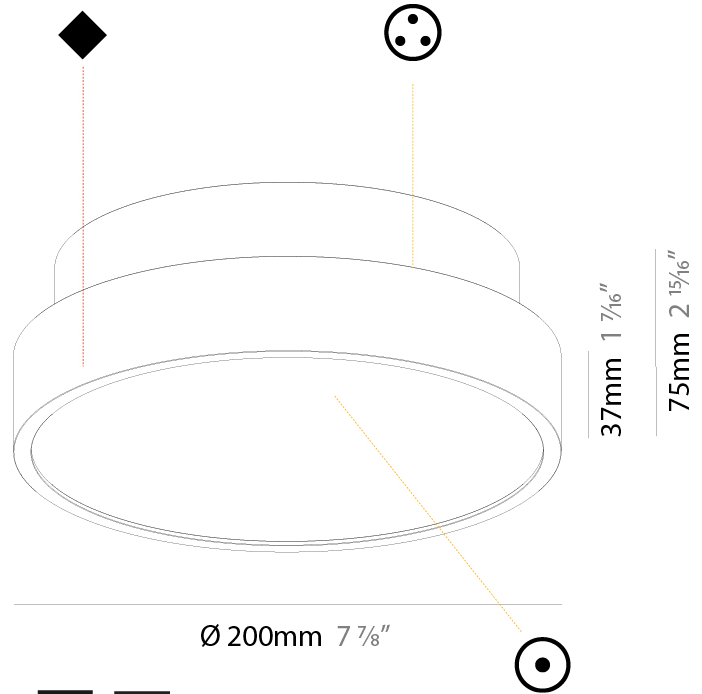

GENERAL

Series: Sign Diva
Subseries: Sign Diva
Brand: Prolicht
Division: Architectural
Mounting Type: Surface
Mounting Location: Ceiling
Subcategory: Ambient

PHYSICAL

Shape: Round
Diameter (mm): 200
Diameter (in): 7 7/8
Height (mm): 75
Height (in): 2 15/16
Light Distribution: Direct / Indirect
Weight (kg): 1.12
Weight (lbs): 2.469
Diffuser: Direct - PMMA - Opal/Micro-Prism/Sparkling Secret/Vintage Industrial with Shine Ring / Indirect - White/Yellow/Orange/Red/Blue/Green
Fixture Finish: SSR / BKV / CWI / CRY / HAB / UFT / ITA / RUA / FTG / MYG / LOD / PUS / FRO / FUP / KIA / POP / BLS / SPG / MEY / GOH / GUM / CHC / COM / ABZ / JAG / OBR / MOS / ROR
Fixture Material: Extruded Aluminum / Steel

ELECTRICAL

Lamp Type: LED (Zhaga Standard)
Input Wattage (W): 12.1
Total Output Wattage (W): 11
Dimming: Tri-Mode (Non-Dimming and Phase Dimming (120Vac only) and 0-10V Dimming)
Driver Included: Yes
Driver Location: Integrated
Driver Type: Constant Current - Universal
Driver Class: Class 2
Input Voltage (V): 120 - 277
Constant Current (MA): 350

LED

Color Temperature (°K): 3000 / 3500 / 4000
Max. Delivered Lumen (lm): 1100 / 1117 / 1140
CRI: >90 CRI
Lamp Life (hrs): 50000

OPTICAL

RATINGS AND CERTIFICATIONS

Certified By: Certified for North American Standards
IP rating: IP20

PROJECT
TYPE
SPECIFIER
QUANTITY
DATE