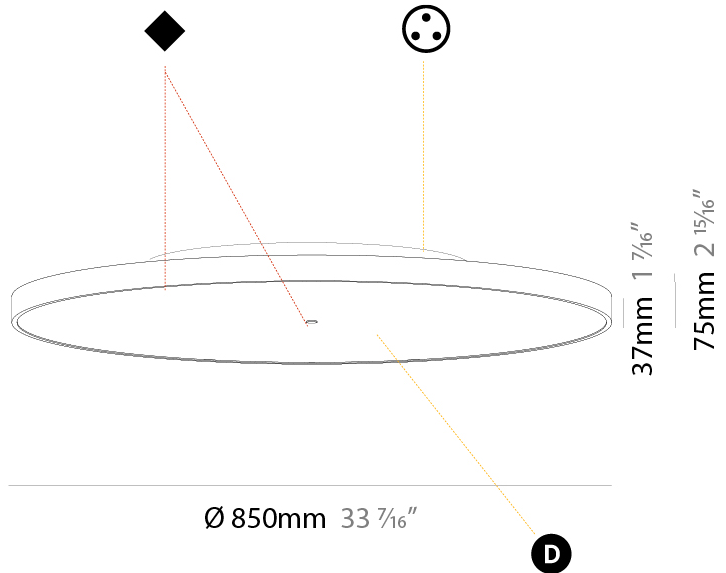

GENERAL

Series: Sign Diva
Subseries: Sign Diva
Brand: Prolicht
Division: Architectural
Mounting Type: Surface
Mounting Location: Ceiling
Subcategory: Ambient

PHYSICAL

Shape: Round
Diameter (mm): 850
Diameter (in): 33 ⁷/₁₆
Height (mm): 75
Height (in): 2 ¹⁵/₁₆
Light Distribution: Direct / Indirect
Weight (kg): 12.906
Weight (lbs): 28.453
Diffuser: Direct - PMMA - Opal/Micro-Prism/Sparkling Secret/Vintage Industrial with Shine Ring / Indirect - White/Yellow/Orange/Red/Blue/Green
Fixture Finish: SSR / BKV / CWI / CRY / HAB / UFT / ITA / RUA / FTG / MYG / LOD / PUS / FRO / FUP / KIA / POP / BLS / SPG / MEY / GOH / GUM / CHC / COM / ABZ / JAG / OBR / MOS / ROR
Fixture Material: Extruded Aluminum / Steel

ELECTRICAL

Lamp Type: LED (Zhaga Standard)
Input Wattage (W): 96.8
Total Output Wattage (W): 76.8
Dimming: Tri-Mode (Non-Dimming and Phase Dimming (120Vac only) and 0-10V Dimming)
Driver Included: Yes
Driver Location: Integrated
Driver Type: Constant Current - Universal
Driver Class: Class 2
Input Voltage (V): 120 - 277
Constant Current (MA): 600

LED

Color Temperature (°K): 3000 / 3500 / 4000
Max. Delivered Lumen (lm): 11160 / 11388 / 11620
CRI: >90 CRI
Lamp Life (hrs): 50000

OPTICAL

RATINGS AND CERTIFICATIONS

Certified By: Certified for North American Standards
IP rating: IP20

PROJECT
TYPE
SPECIFIER
QUANTITY
DATE