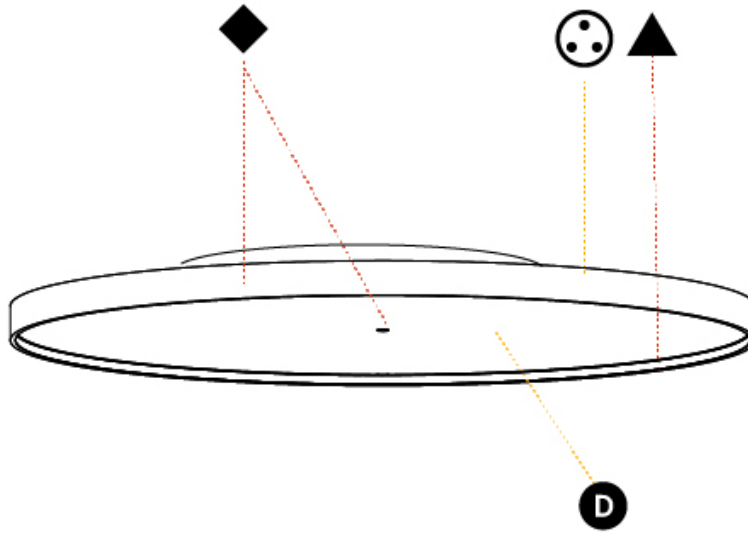

SIGN DIVA KORONA SURFACE

A3D099-

PROJECT	_____
TYPE	_____
SPECIFIER	_____
QUANTITY	_____
DATE	_____