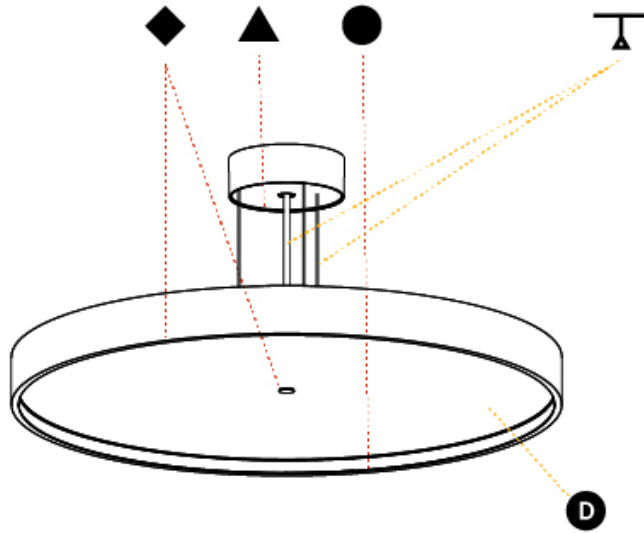

SIGN DIVA KORONA SUSPENSION

A300014-

PROJECT	_____
TYPE	_____
SPECIFIER	_____
QUANTITY	_____
DATE	_____

A