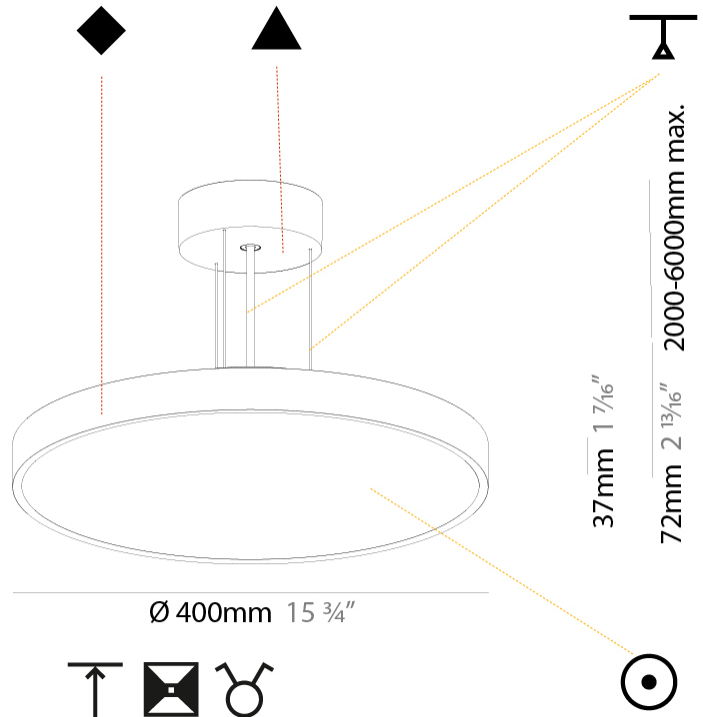

GENERAL

Series: Sign Diva
Subseries: Sign Diva
Brand: Prolicht
Division: Architectural
Mounting Type: Suspension
Mounting Location: Ceiling
Subcategory: Pendant

PHYSICAL

Shape: Round
Diameter (mm): 400
Diameter (in): 15 3/4
Height (mm): 72
Height (in): 2 13/16
Max. Overall Height (mm): 2072
Max. Overall Height (in): 81 9/16
Light Distribution: Direct / Indirect
Weight (kg): 3.398
Weight (lbs): 7.49

Diffuser: [PMMA - Opal](#) / [Micro-Prism](#) / [Sparkling Secret](#) / [Vintage Industrial with Shine Ring](#)
Fixture Finish: [SSR / BKV / CWI / CRY / HAB / UFT / ITA / RUA / FTG / MYG / LOD / PUS / FRO / FUP / KIA / POP / BLS / SPG / MEY / GOH / GUM / CHC / COM / ABZ / JAG / OBR / MOS / ROR](#)
Fixture Material: [Extruded Aluminum](#) / [Steel](#)
Cable Details: [2000mm or 6000mm Transparent Cable](#)

ELECTRICAL

Lamp Type: LED (Zhaga Standard)
Input Wattage (W): 34.1
Total Output Wattage (W): 16 / 12
Dimming: [Tri-Mode (Non-Dimming and Phase Dimming (120Vac only) and 0-10V Dimming)](#)
Driver Included: Yes
Driver Location: Integrated
Driver Type: Constant Current - Universal
Driver Class: Class 2
Input Voltage (V): 120 - 277
Constant Current (MA): 500

LED

Color Temperature (°K): [2700](#) / [3000](#) / [3500](#) / [4000](#)
Max. Delivered Lumen (lm): [2676](#) / [2651](#) / [2681](#) / [2736](#)
CRI: [>90 CRI](#)
Lamp Life (hrs): 50000

OPTICAL

RATINGS AND CERTIFICATIONS

Certified By: Certified for North American Standards
IP rating: IP20