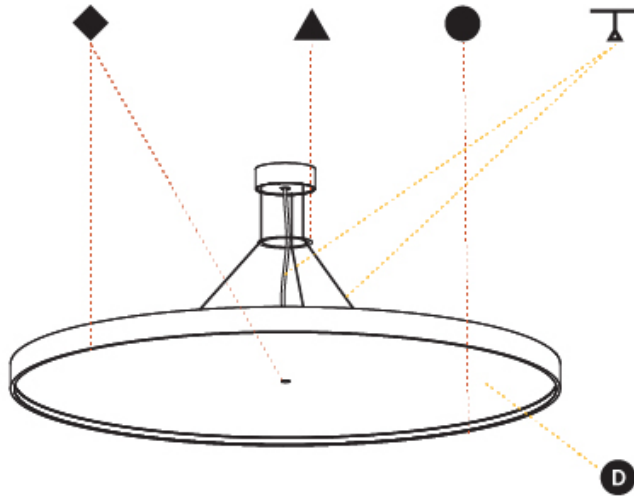

SIGN DIVA KORONA SUSPENSION

A300018-

PROJECT	_____
TYPE	_____
SPECIFIER	_____
QUANTITY	_____
DATE	_____