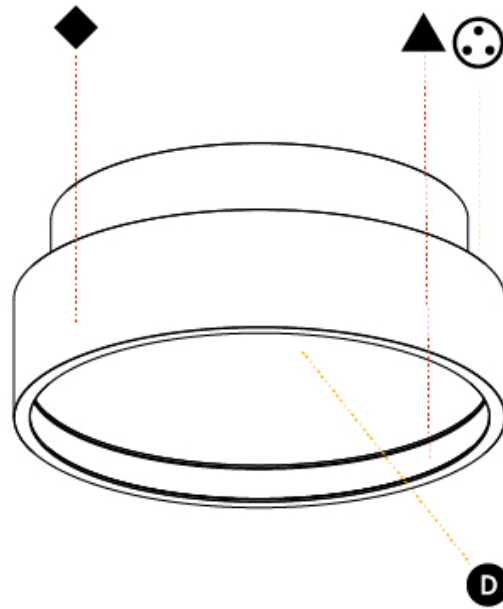

SIGN DIVA KORONA SURFACE

A3D095-

PROJECT

TYPE

SPECIFIER

QUANTITY

DATE