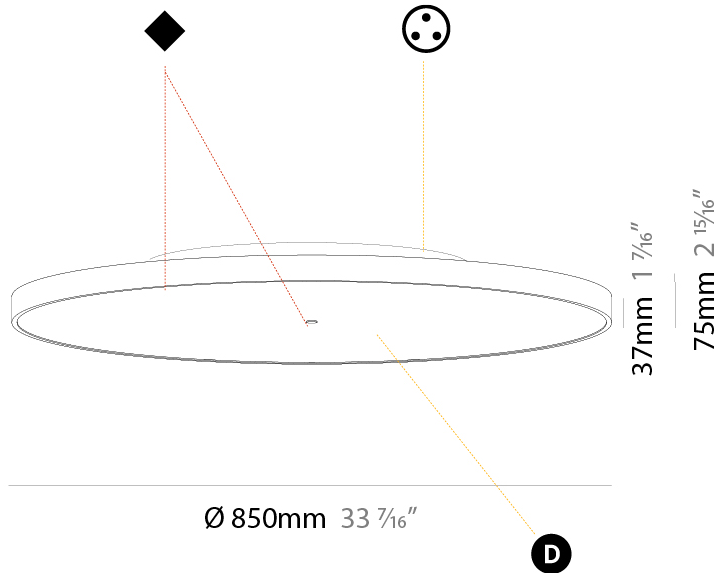

GENERAL

Series: Sign Diva
Subseries: Sign Diva Korona
Brand: Prolicht
Division: Architectural
Mounting Type: Surface
Mounting Location: Ceiling
Subcategory: Ambient

PHYSICAL

Shape: Round
Diameter (mm): 850
Diameter (in): 33 ⁷/₁₆
Height (mm): 89
Height (in): 3 ¹/₂
Light Distribution: Direct / Indirect
Weight (kg): 13.283
Weight (lbs): 29.284
Diffuser: Direct - PMMA - Opal/Micro-Prism/Sparkling Secret/Vintage Industrial / Indirect - White/Yellow/Orange/Red/Blue/Green
Fixture Finish: SSR / BKV / CWI / CRY / HAB / UFT / ITA / RUA / FTG / MYG / LOD / PUS / FRO / FUP / KIA / POP / BLS / SPG / MEY / GOH / GUM / CHC / COM / ABZ / JAG / OBR / MOS / ROR
Fixture Material: Extruded Aluminum / Steel

ELECTRICAL

Lamp Type: LED (Zhaga Standard)
Input Wattage (W): 96.8
Total Output Wattage (W): 76.8
Dimming: Tri-Mode (Non-Dimming and Phase Dimming (120Vac only) and 0-10V Dimming)
Driver Included: Yes
Driver Location: Integrated
Driver Type: Constant Current - Universal
Driver Class: Class 2
Input Voltage (V): 120 - 277
Constant Current (MA): 600

LED

Color Temperature (°K): 3000 / 3500 / 4000
Max. Delivered Lumen (lm): 11160 / 11388 / 11620
CRI: >90 CRI
Lamp Life (hrs): 50000

OPTICAL

RATINGS AND CERTIFICATIONS

Certified By: Certified for North American Standards
IP rating: IP20

PROJECT
TYPE
SPECIFIER
QUANTITY
DATE