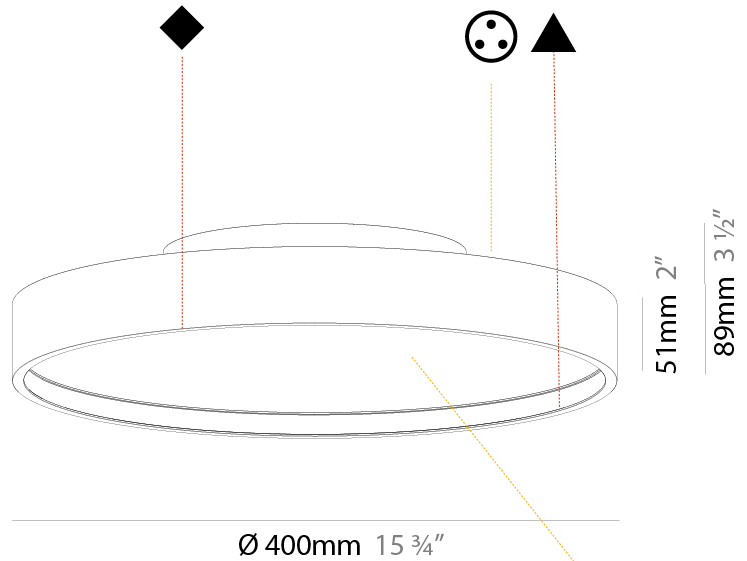

GENERAL

Series: Sign Diva
Subseries: Sign Diva Korona
Brand: Prolicht
Division: Architectural
Mounting Type: Surface
Mounting Location: Ceiling
Subcategory: Ambient

PHYSICAL

Shape: Round
Diameter (mm): 400
Diameter (in): 15 3/4
Height (mm): 89
Height (in): 3 1/2
Light Distribution: Direct / Indirect
Weight (kg): 3.113
Weight (lbs): 6.863
Diffuser: [Direct - PMMA - Opal/Micro-Prism/Sparkling Secret/Vintage Industrial / Indirect - White/Yellow/Orange/Red/Blue/Green](#)
Fixture Finish: [SSR / BKV / CWI / CRY / HAB / UFT / ITA / RUA / FTG / MYG / LOD / PUS / FRO / FUP / KIA / POP / BLS / SPG / MEY / GOH / GUM / CHC / COM / ABZ / JAG / OBR / MOS / ROR](#)
Fixture Material: Extruded Aluminum / Steel

ELECTRICAL

Lamp Type: LED (Zhaga Standard)
Input Wattage (W): 19.8
Total Output Wattage (W): 16
Dimming: [Tri-Mode (Non-Dimming and Phase Dimming (120Vac only) and 0-10V Dimming)](#)
Driver Included: Yes
Driver Location: Integrated
Driver Type: Constant Current - Universal
Driver Class: Class 2
Input Voltage (V): 120 - 277
Constant Current (MA): 500

LED

[Color Temperature (°K): 3000 / 3500 / 4000](#)
Max. Delivered Lumen (lm): 2280 / 2313 / 2360
CRI: >90 CRI
Lamp Life (hrs): 50000

OPTICAL

RATINGS AND CERTIFICATIONS

Certified By: Certified for North American Standards
IP rating: IP20

PROJECT
TYPE
SPECIFIER
QUANTITY
DATE