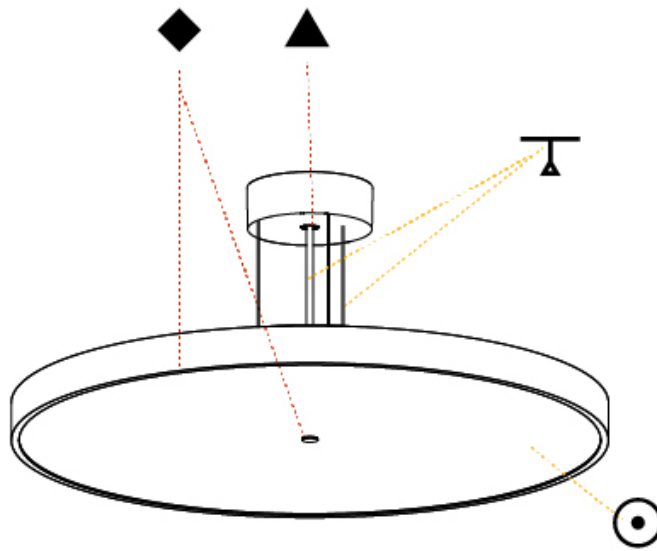

SIGN DIVA SUSPENSION

A300005-

PROJECT _____

TYPE _____

SPECIFIER _____

QUANTITY _____

DATE _____

A