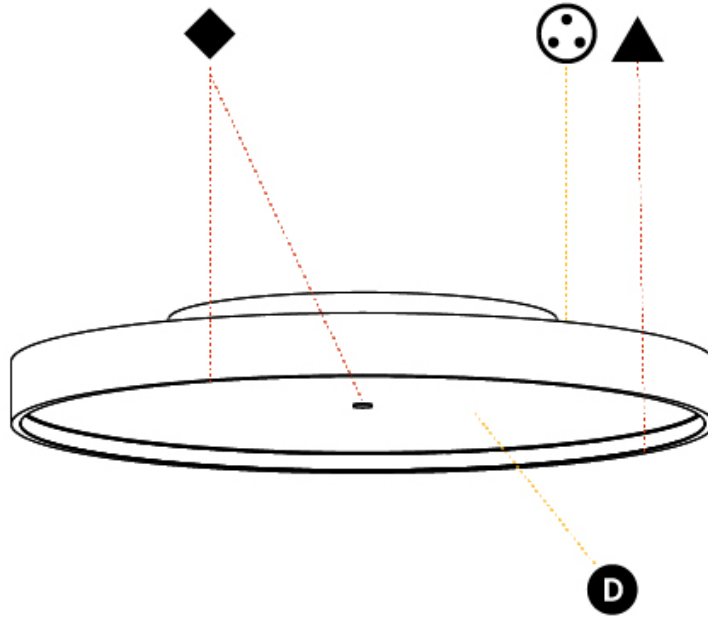

PROJECT
TYPE
SPECIFIER
QUANTITY
DATE