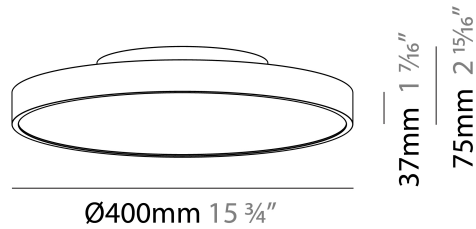

GENERAL

Series: Sign Diva
Subseries: Sign Diva
Brand: Prolicht
Division: Architectural
Mounting Type: Surface
Mounting Location: Ceiling
Subcategory: Ambient

PHYSICAL

Shape: Round
Diameter (mm): 400
Diameter (in): 15 ³/₄
Height (mm): 75
Height (in): 2 ¹⁵/₁₆
Light Distribution: Direct / Indirect
Weight (kg): 2.302
Weight (lbs): 5.075
Diffuser: Direct - PMMA - Opal/Micro-Prism/Sparkling Secret/Vintage Industrial with Shine Ring / Indirect - White/Yellow/Orange/Red/Blue/Green
Fixture Finish: SSR / BKV / CWI / CRY / HAB / UFT / ITA / RUA / FTG / MYG / LOD / PUS / FRO / FUP / KIA / POP / BLS / SPG / MEY / GOH / GUM / CHC / COM / ABZ / JAG / OBR / MOS / ROR
Fixture Material: Extruded Aluminum / Steel

ELECTRICAL

Lamp Type: LED (Zhaga Standard)
Input Wattage (W): 19.8
Total Output Wattage (W): 16
Dimming: Tri-Mode (Non-Dimming and Phase Dimming (120Vac only) and 0-10V Dimming)
Driver Included: Yes
Driver Location: Integrated
Driver Type: Constant Current - Universal
Driver Class: Class 2
Input Voltage (V): 120 - 277
Constant Current (MA): 500

LED

Color Temperature (°K): 3000 / 3500 / 4000
Max. Delivered Lumen (lm): 2280 / 2313 / 2360
CRI: >90 CRI
Lamp Life (hrs): 50000

OPTICAL

RATINGS AND CERTIFICATIONS

Certified By: Certified for North American Standards
IP rating: IP20