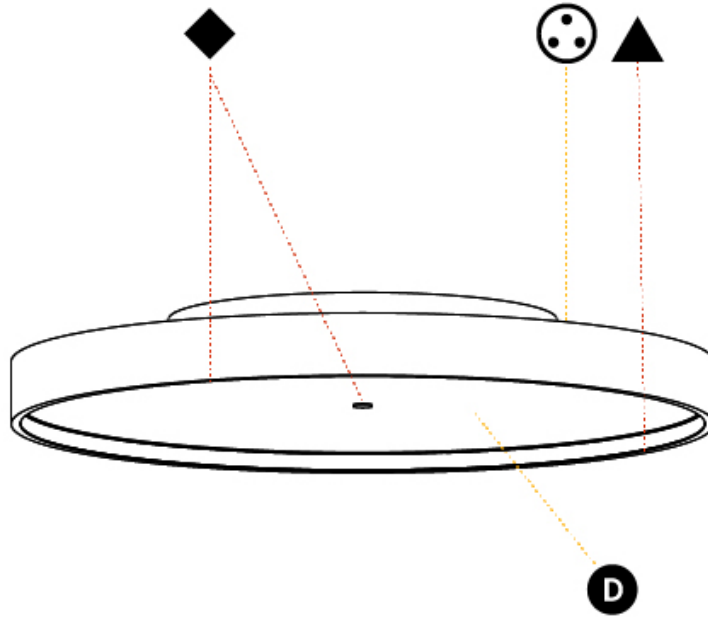

SIGN DIVA KORONA SURFACE

A3D097-

PROJECT

TYPE

SPECIFIER

QUANTITY

DATE