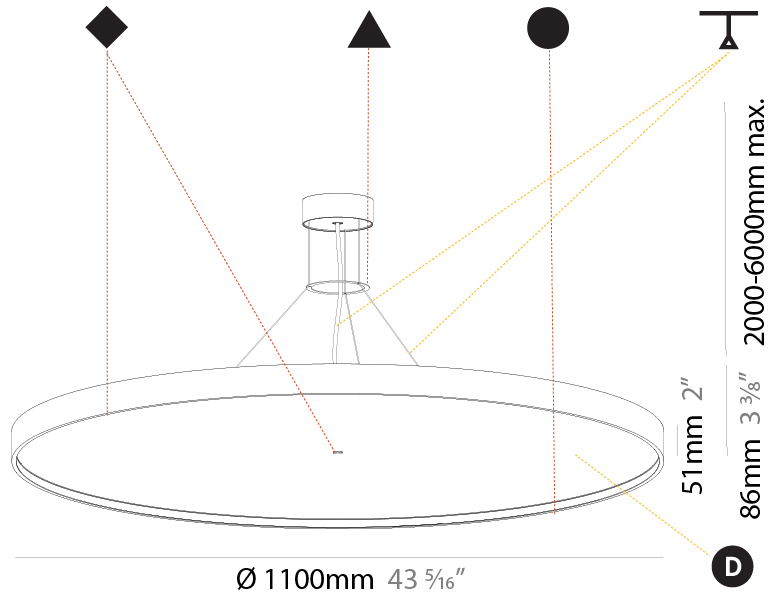

GENERAL

Series: Sign Diva
Subseries: Sign Diva Korona
Brand: Prolicht
Division: Architectural
Mounting Type: Suspension
Mounting Location: Ceiling
Subcategory: Pendant

PHYSICAL

Shape: Round
Diameter (mm): 1100
Diameter (in): 43 ⁵/₁₆"
Height (mm): 86
Height (in): 3 ³/₈"
Max. Overall Height (mm): 2086
Max. Overall Height (in): 82 ⁷/₈"
Light Distribution: Direct / Indirect
Weight (kg): 21.027
Weight (lbs): 46.36
Diffuser: PMMA - Opal / Micro-Prism / Sparkling Secret / Vintage Industrial
Fixture Finish: SSR / BKV / CWI / CRY / HAB / UFT / ITA / RUA / FTG / MYG / LOD / PUS / FRO / FUP / KIA / POP / BLS / SPG / MEY / GOH / GUM / CHC / COM / ABZ / JAG / OBR / MOS / ROR
Fixture Material: Extruded Aluminum / Steel
Cable Details: 2000mm or 6000mm Transparent Cable

ELECTRICAL

Lamp Type: LED (Zhaga Standard)
Input Wattage (W): 170
Total Output Wattage (W): 135 / 24
Dimming: Tri-Mode (Non-Dimming and Phase Dimming (120Vac only) and 0-10V Dimming)
Driver Included: Yes
Driver Location: Integrated
Driver Type: Constant Current - Universal
Driver Class: Class 2
Input Voltage (V): 120 - 277
Constant Current (MA): 600 / 350

LED

Color Temperature (°K): 2700 / 3000 / 3500 / 4000
Max. Delivered Lumen (lm): 17378 / 18180 / 20741 / 21164
Nominal Lumen (lm): 22701 / 23749 / 27094 / 27647
CRI: >90 CRI
Lamp Life (hrs): 50000

OPTICAL

RATINGS AND CERTIFICATIONS

Certified By: Certified for North American Standards
IP rating: IP20